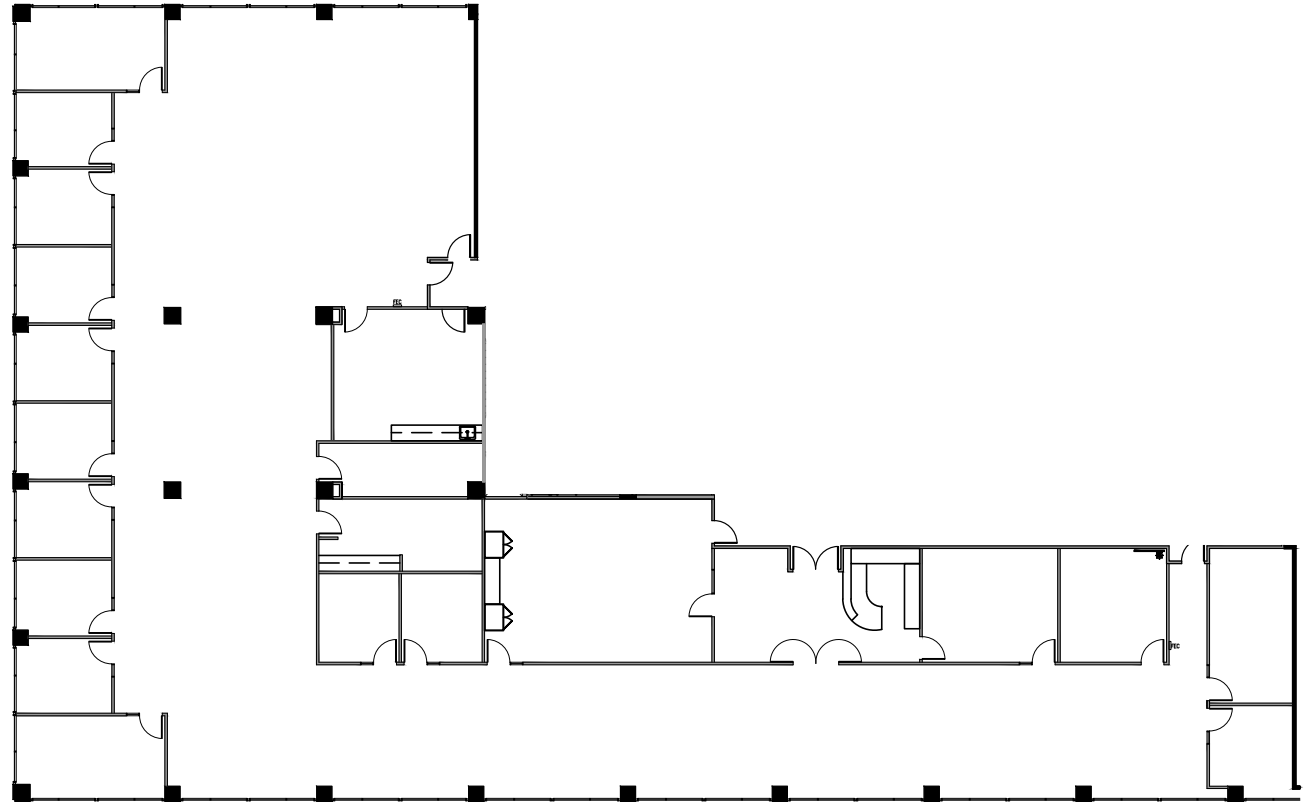

# 909 & 999 North Pacific Coast Highway

909 N. Pacific Coast Highway, El Segundo CA, 90245

Floor 6, Suite 650

[kilroypch.com](http://kilroypch.com)

~11,652 RSF

PCH

Robert Hooks

213.955.5134