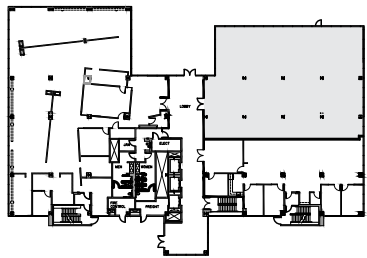

909 & 999 North Pacific Coast Highway

999 N. Pacific Coast Highway, El Segundo CA, 90245

Floor 1, Suite 125

kilroyrch.com

±5,254 RSF

999 PCH

Robert Hooks
213.955.5134
robert.hooks@cushwake.com
lic. 01873634