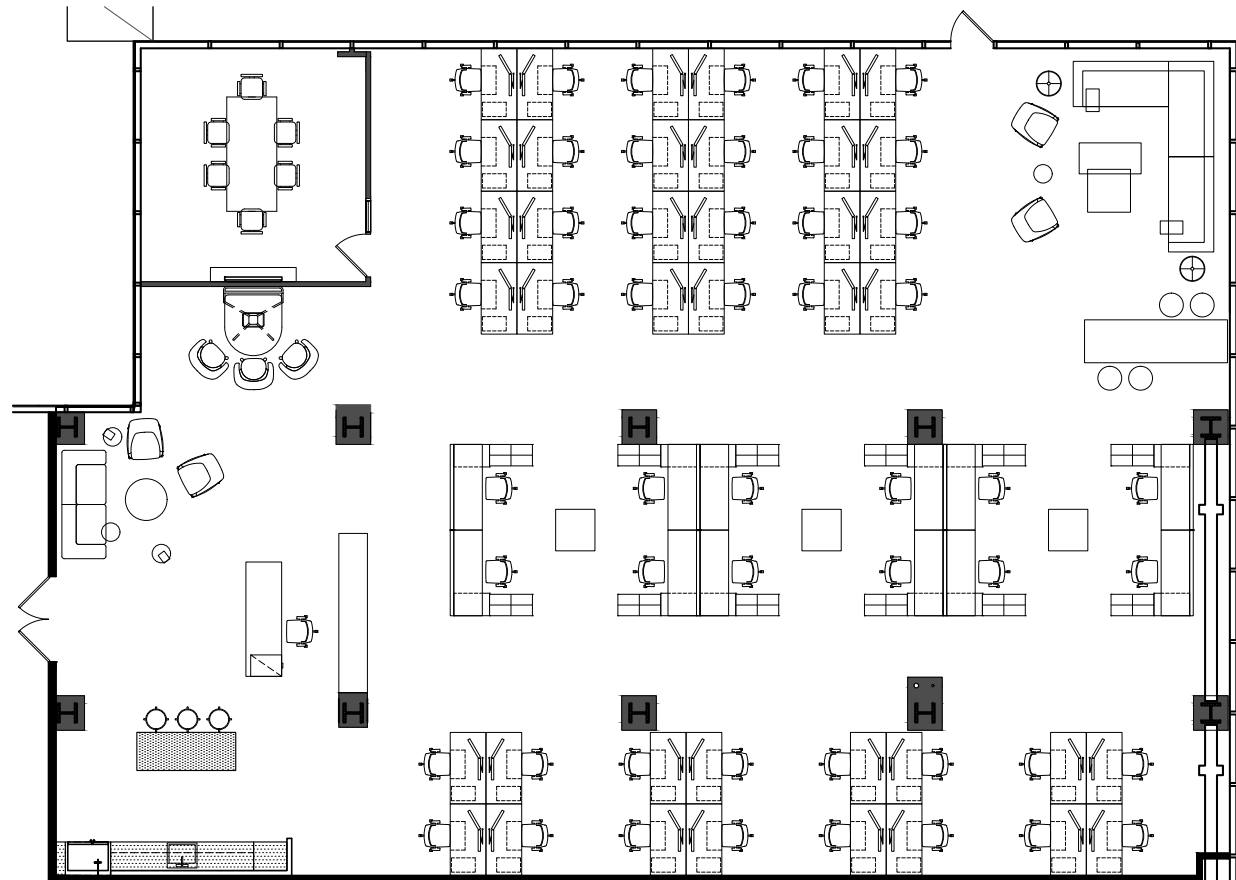

909 & 999 North Pacific Coast Highway

999 N. Pacific Coast Highway, El Segundo CA, 90245

Floor 1, Suite 125

kilroyrch.com

±5,254 RSF

999 PCH

Robert Hooks
213.955.5134
robert.hooks@cushwake.com
lic. 01873634