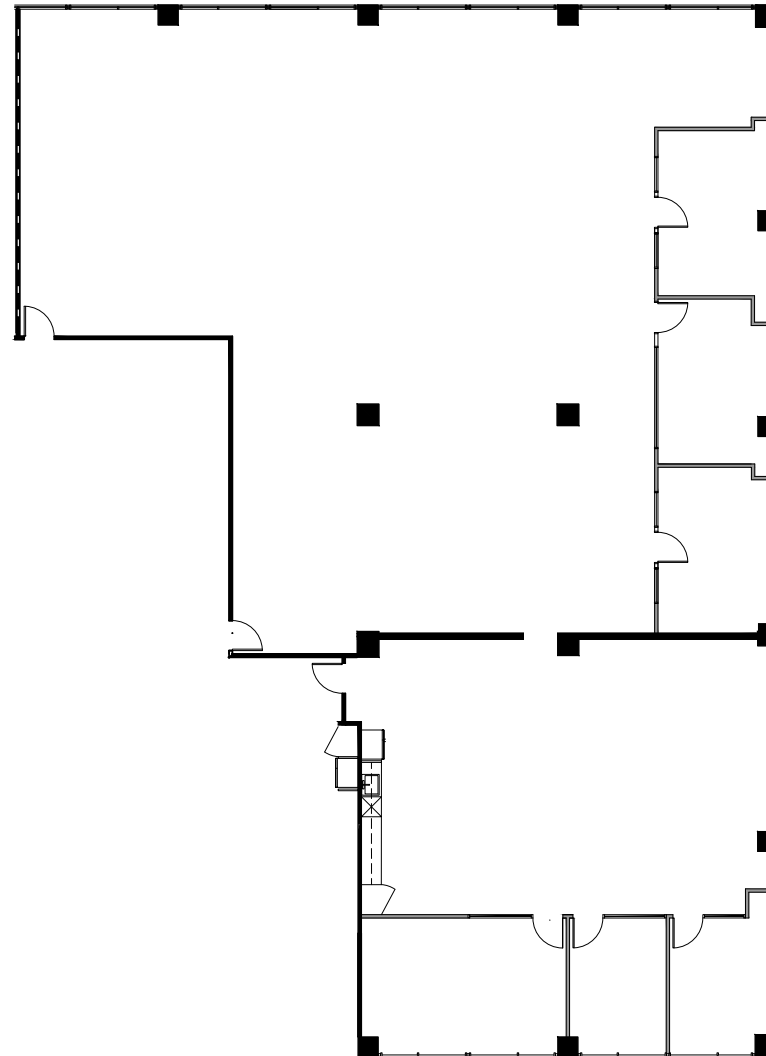

909 North Pacific Coast Highway

K I L R O Y

909 N Pacific Coast Highway, El Segundo CA, 90245
Floor 3, Suite 310 + 330

7,578 RSF
Available Now

Robert Hooks
213.955.5134
robert.hooks@cushwake.com
lic. 01873634