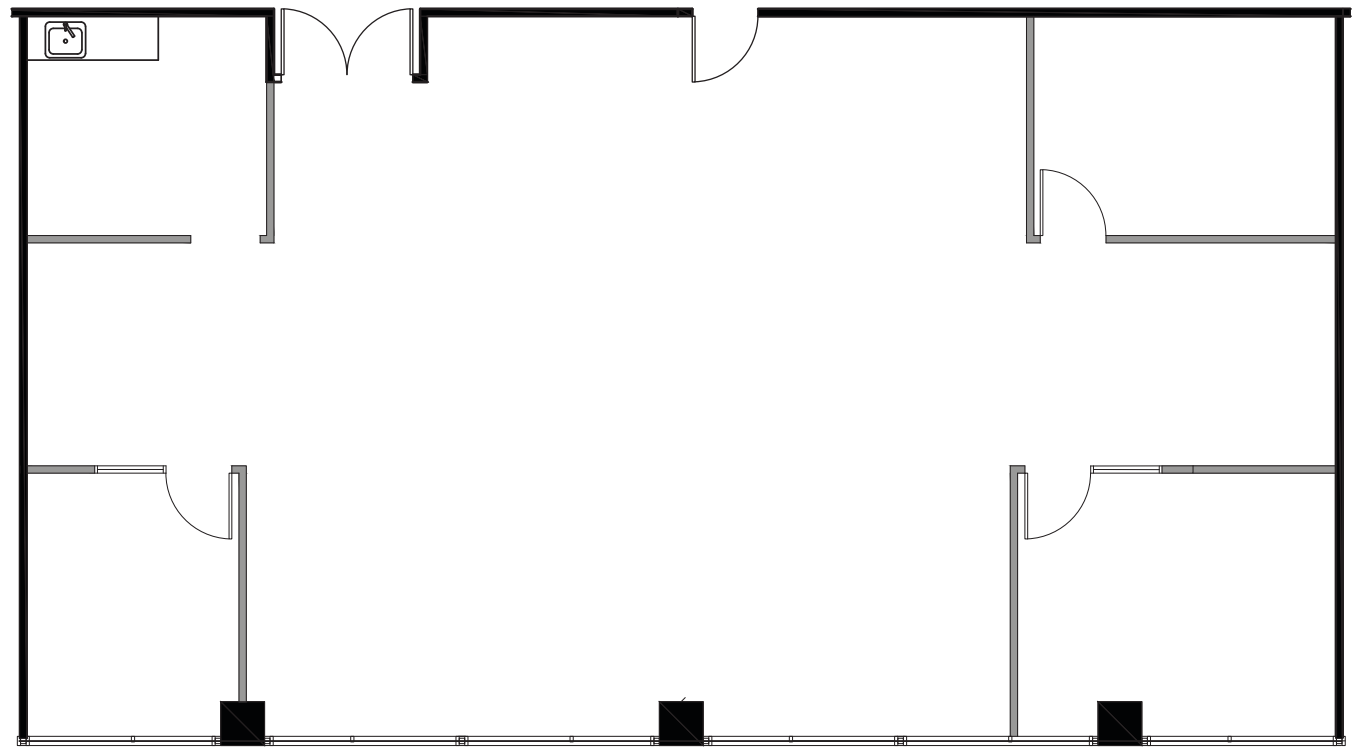

909 North Pacific Coast Highway

KILROY

909 N Pacific Coast Highway, El Segundo CA, 90245
Floor 3, Suite 345 & 355

2,288 RSF
Available Now

Robert Hooks
213.955.5134
robert.hooks@cushwake.com
lic. 01873634

Josh Bernstein
310.228.1425
josh.bernstein@cushwake.com
lic. 01828093