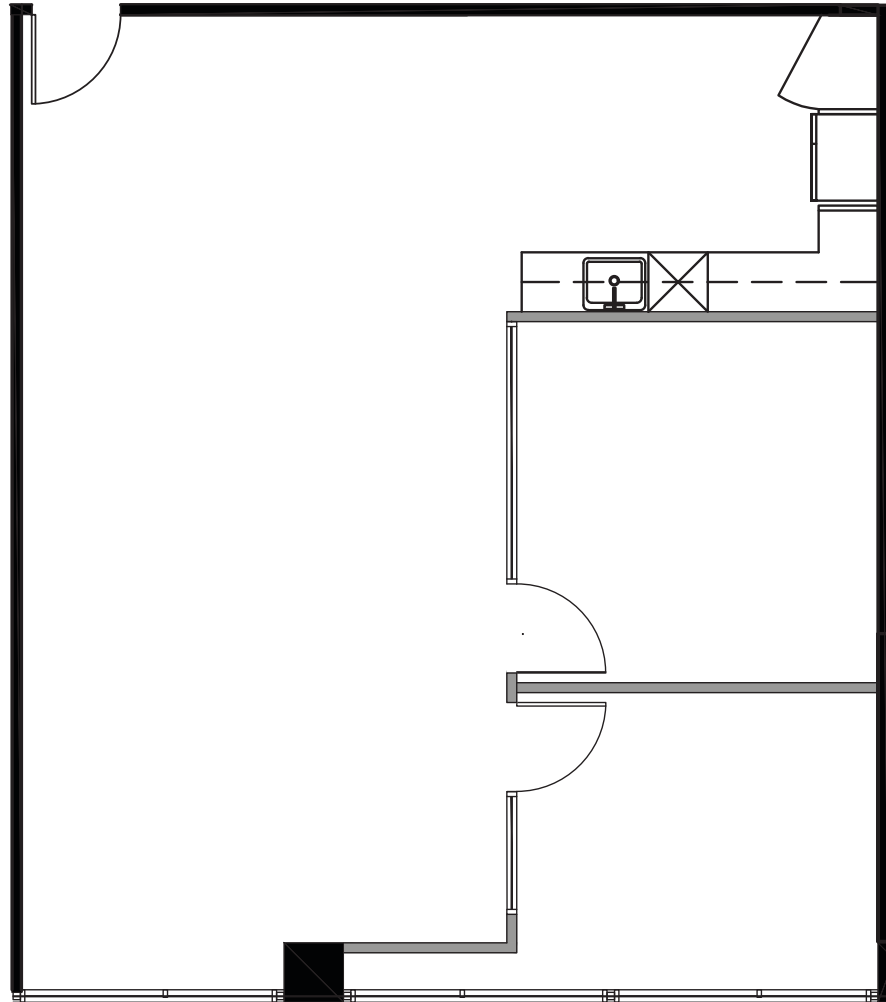

909 North Pacific Coast Highway

KILROY

909 N Pacific Coast Highway, El Segundo CA, 90245
Floor 3, Suite 340

1,114 RSF
Available Now

Robert Hooks
213.955.5134
robert.hooks@cushwake.com
lic. 01873634

Josh Bernstein
310.228.1425
josh.bernstein@cushwake.com
lic. 01828093