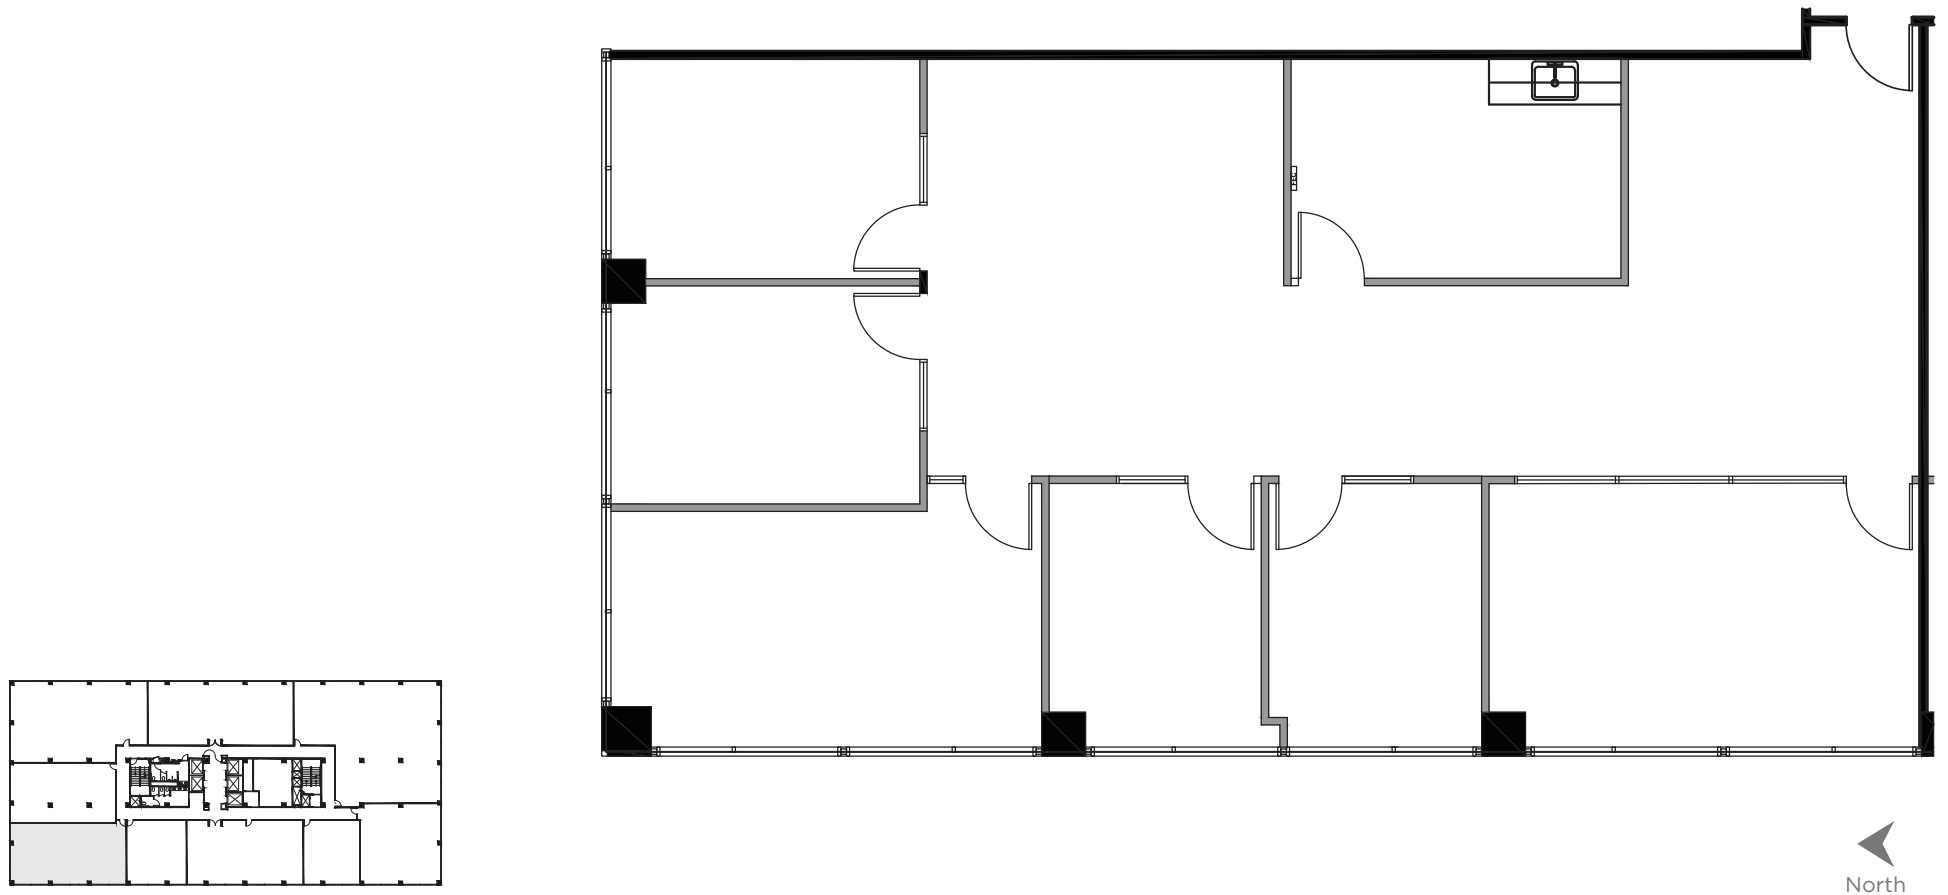

# 909 North Pacific Coast Highway

K I L R O Y

909 N Pacific Coast Highway, El Segundo CA, 90245  
Floor 3, Suite 370

**2,311 RSF**  
Available Now

Robert Hooks  
213.955.5134  
robert.hooks@cushwake.com  
lic. 01873634