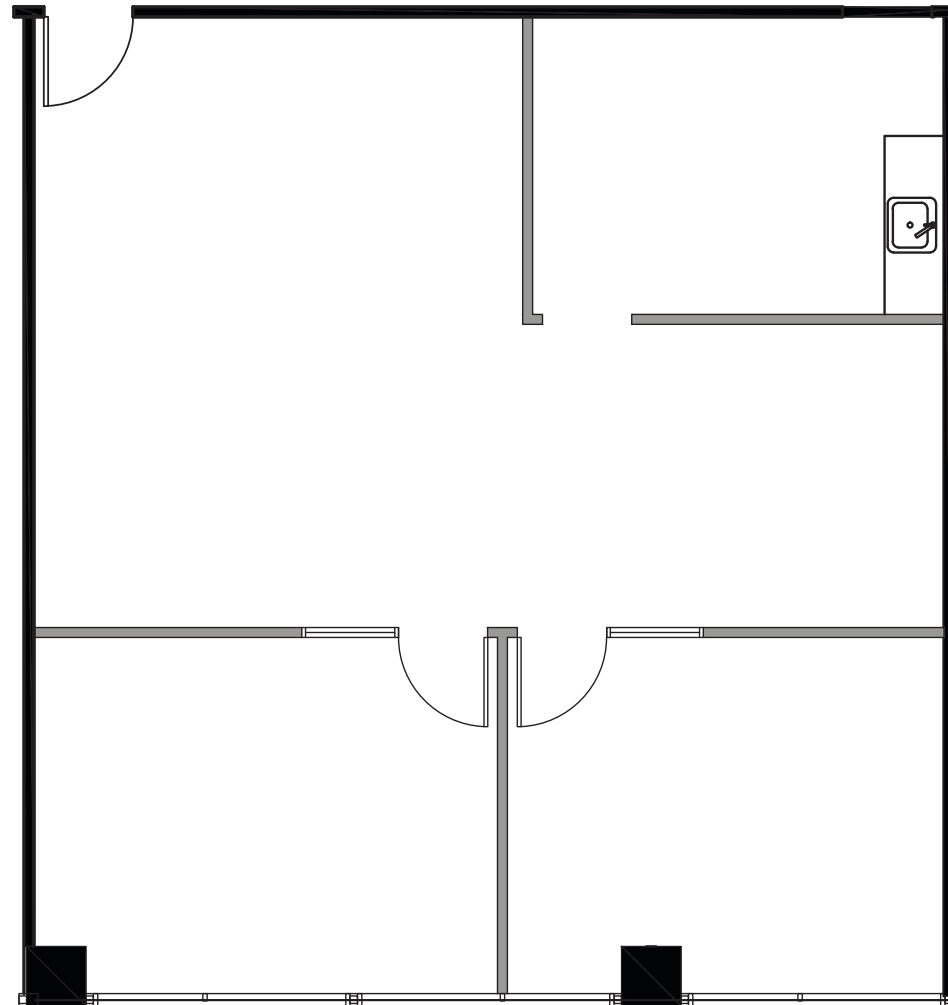

909 North Pacific Coast Highway

K I L R O Y

909 N Pacific Coast Highway, El Segundo CA, 90245
Floor 3, Suite 360

1,253 RSF
Available Now

Robert Hooks
213.955.5134
robert.hooks@cushwake.com
lic. 01873634

Josh Bernstein
310.228.1425
josh.bernstein@cushwake.com
lic. 01828093