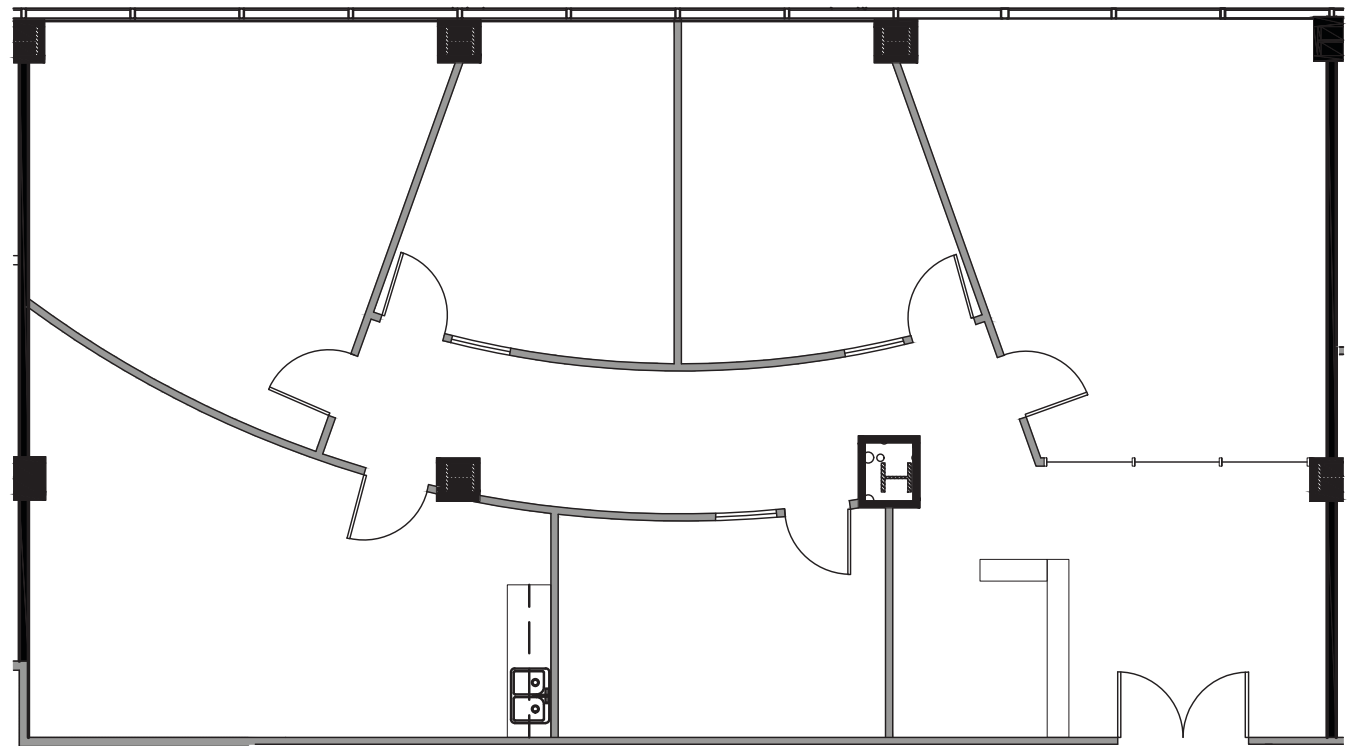

999 North Pacific Coast Highway

KILROY

999 N Pacific Coast Highway, El Segundo CA, 90245
Floor 6, Suite 650

2,340 RSF
Available Now

Robert Hooks
213.955.5134
robert.hooks@cushwake.com
lic. 01873634

Josh Bernstein
310.228.1425
josh.bernstein@cushwake.com
lic. 01828093