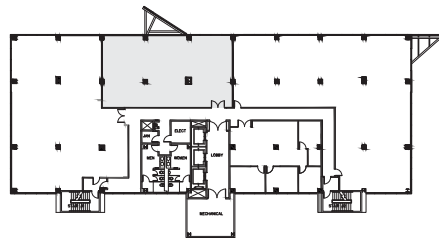

999 North Pacific Coast Highway

KILROY

999 N Pacific Coast Highway, El Segundo CA, 90245
Floor 6, Suite 650

2,340 RSF
Available Now

Robert Hooks
213.955.5134
robert.hooks@cushwake.com
lic. 01873634

Josh Bernstein
310.228.1425
josh.bernstein@cushwake.com
lic. 01828093