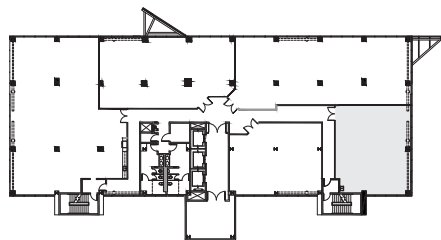

999 North Pacific Coast Highway

K I L R O Y

999 N Pacific Coast Highway, El Segundo CA, 90245
Floor 5, Suite 570

1,669 RSF
Available Now

Robert Hooks
213.955.5134
robert.hooks@cushwake.com
lic. 01873634

Josh Bernstein
310.228.1425
josh.bernstein@cushwake.com
lic. 01828093