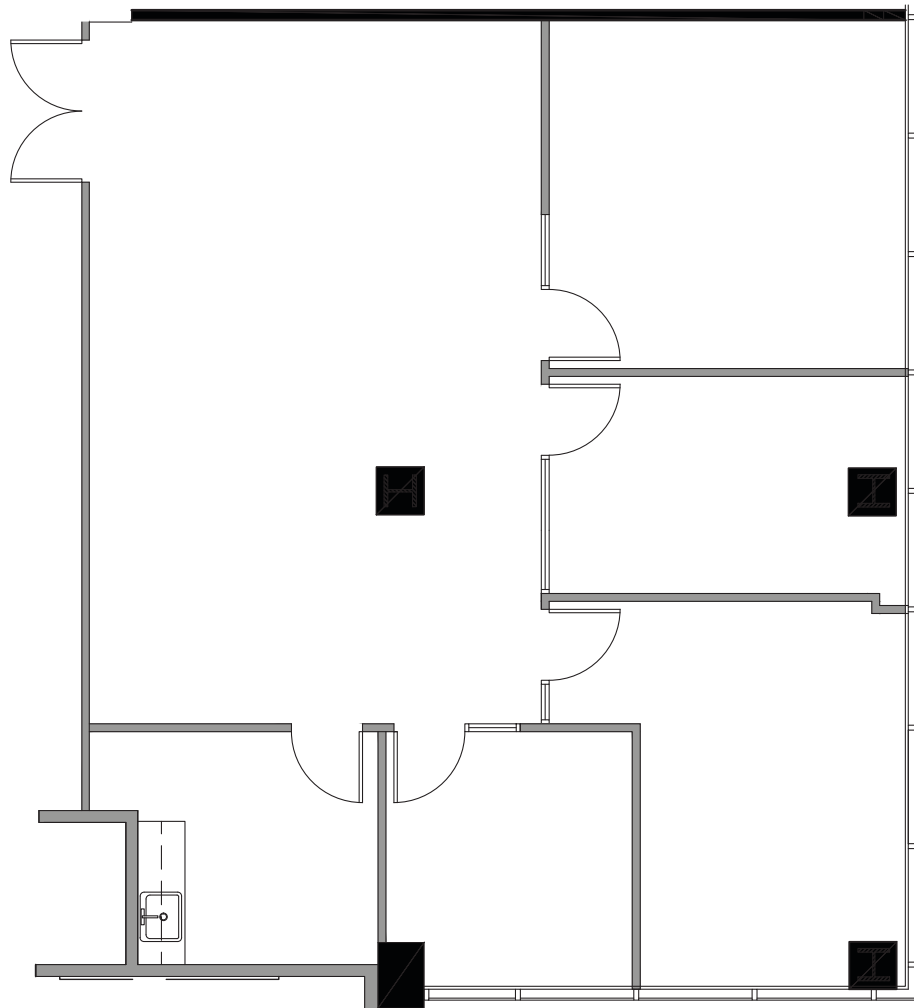

999 North Pacific Coast Highway

K I L R O Y

999 N Pacific Coast Highway, El Segundo CA, 90245
Floor 5, Suite 570

1,669 RSF
Available Now

Robert Hooks
213.955.5134
robert.hooks@cushwake.com
lic. 01873634

Josh Bernstein
310.228.1425
josh.bernstein@cushwake.com
lic. 01828093