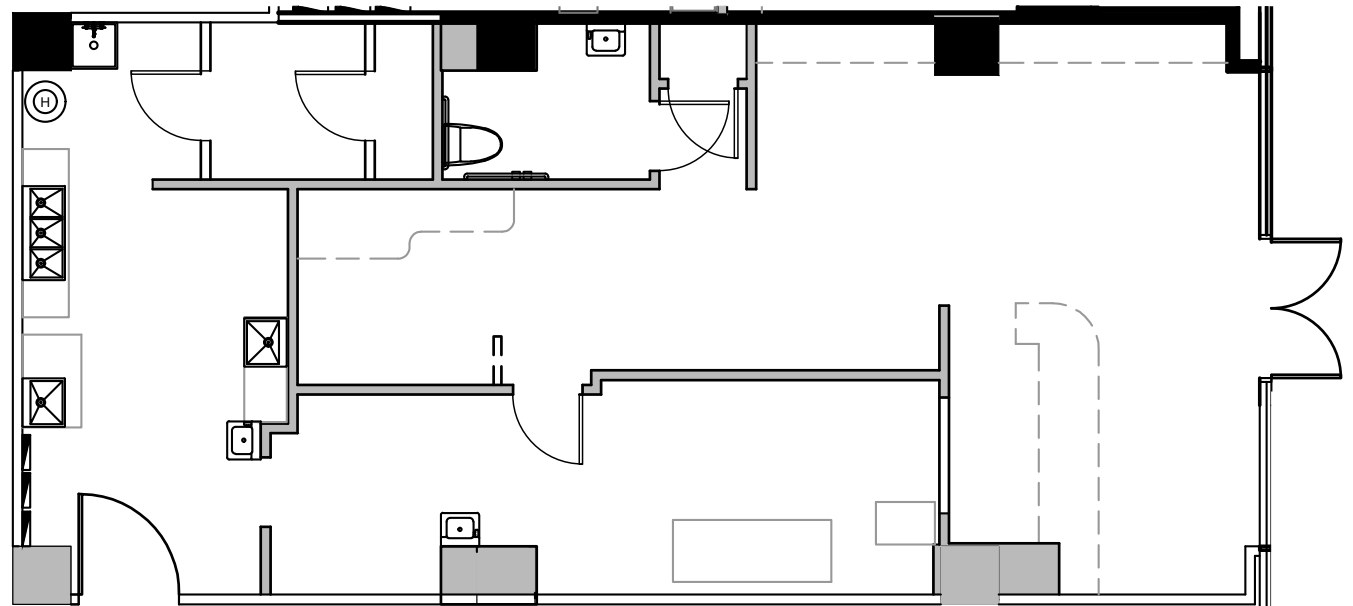

909 North Pacific Coast Highway

K I L R O Y

909 N Pacific Coast Highway, El Segundo CA, 90245
Floor 1, Suite 145

1,528 RSF
Available Now

Devin Klein
310.595.3641
devin.klein@am.jll.com
lic. 01471525

Greg Briest
310.595.3623
greg.briest@am.jll.com
lic. 01949565