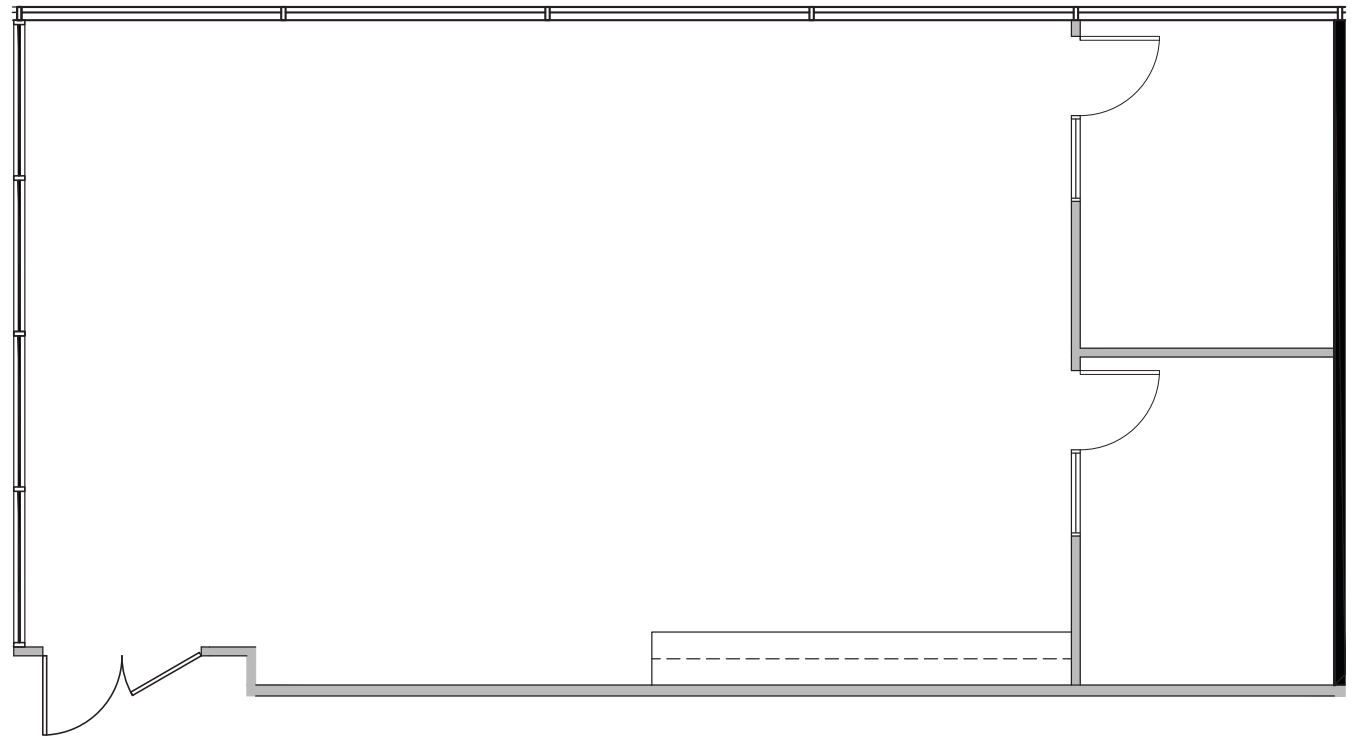

909 North Pacific Coast Highway

K I L R O Y

909 N Pacific Coast Highway, El Segundo CA, 90245
Floor 1, Suite 130

1,426 RSF
Available Now

Robert Hooks
213.955.5134
robert.hooks@cushwake.com
lic. 01873634

Josh Bernstein
310.228.1425
josh.bernstein@cushwake.com
lic. 01828093