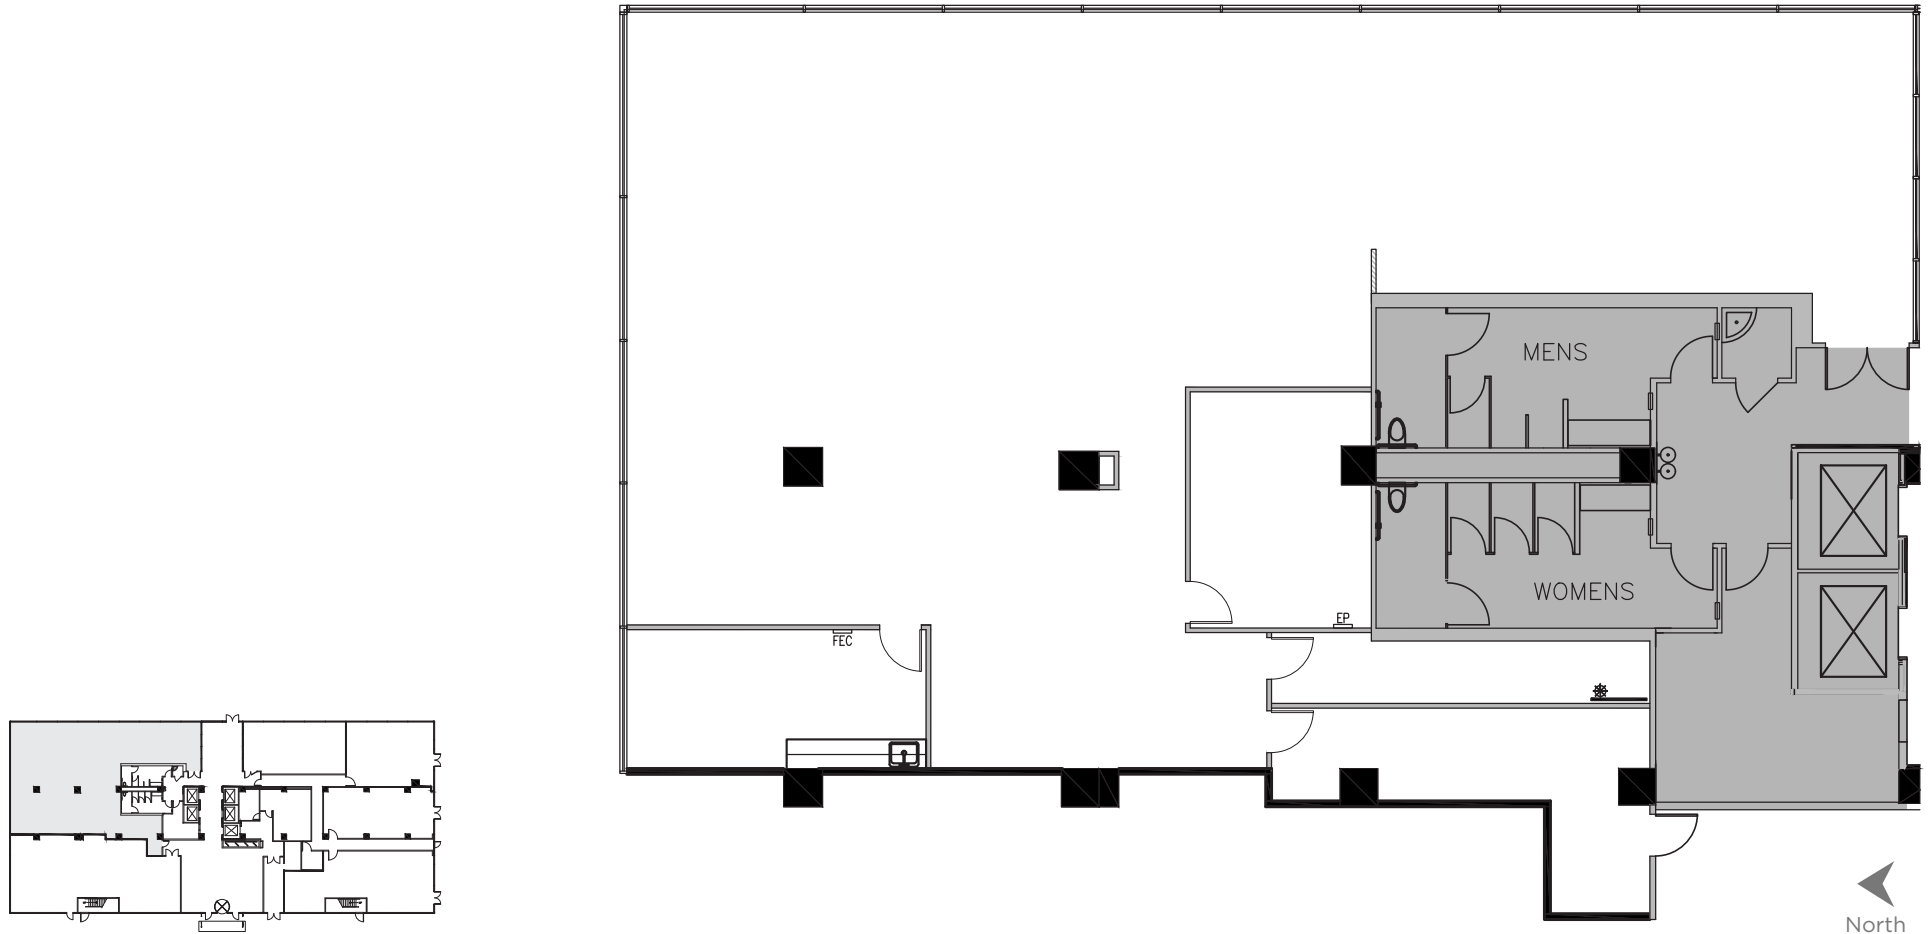

909 North Pacific Coast Highway

KILROY

909 N Pacific Coast Highway, El Segundo CA, 90245
Floor 1, Suite 100

4,683 RSF
Available Now

Robert Hooks
213.955.5134
robert.hooks@cushwake.com
lic. 01873634

Josh Bernstein
310.228.1425
josh.bernstein@cushwake.com
lic. 01828093